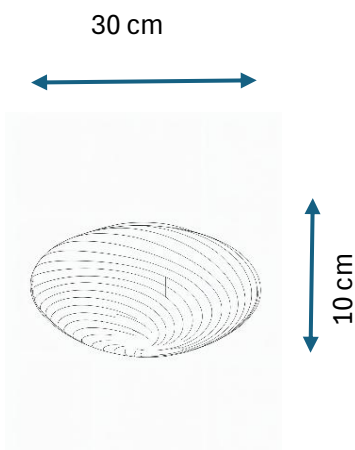

# PRODUCT DATASHEET

Candy Ceiling Opal - 5705639748679

## DIMENTION & WEIGHT

Width (mm)	300
Height (mm)	100
Depth (mm)	300
Weight gram	1200